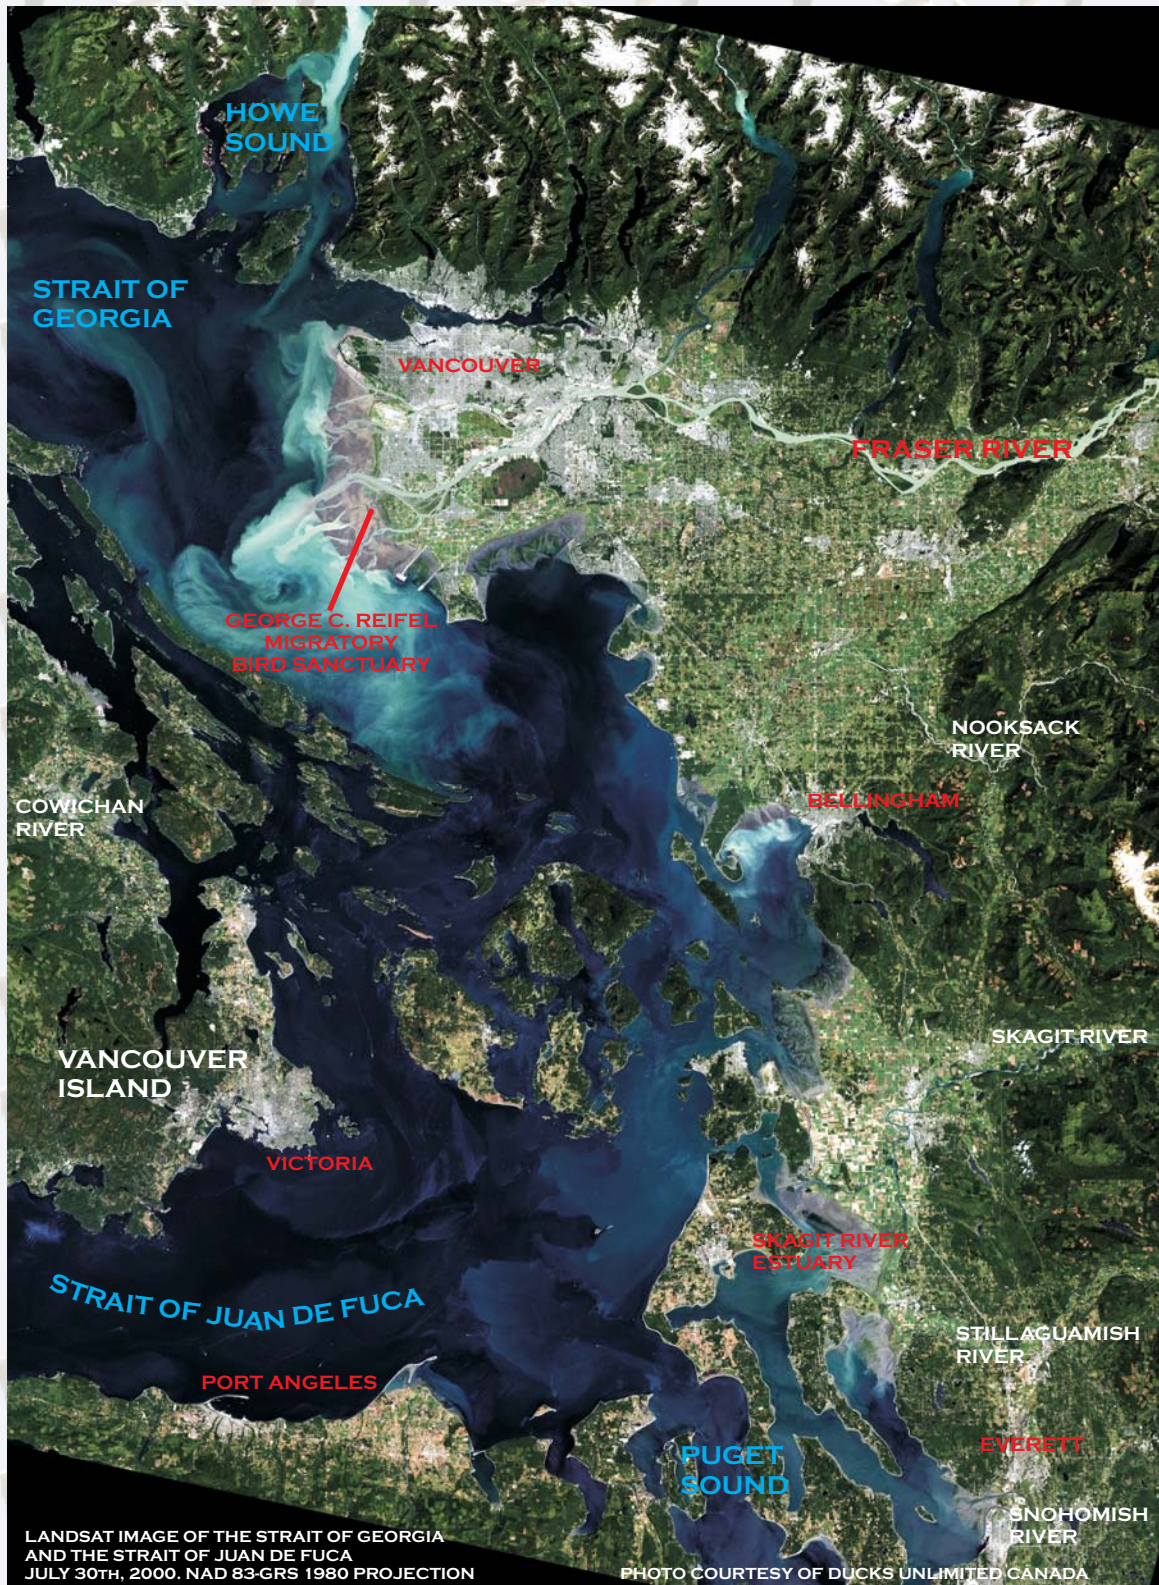

BRITISH COLUMBIA
WATERFOWL SOCIETY

Managers of the George C. Reifel Migratory Bird Sanctuary

www.reifelbirdsanctuary.com

The Sanctuary is located in the center of the Fraser River estuary. Millions of waterfowl and shorebirds depend upon feeding and resting areas along the BC/Washington border.